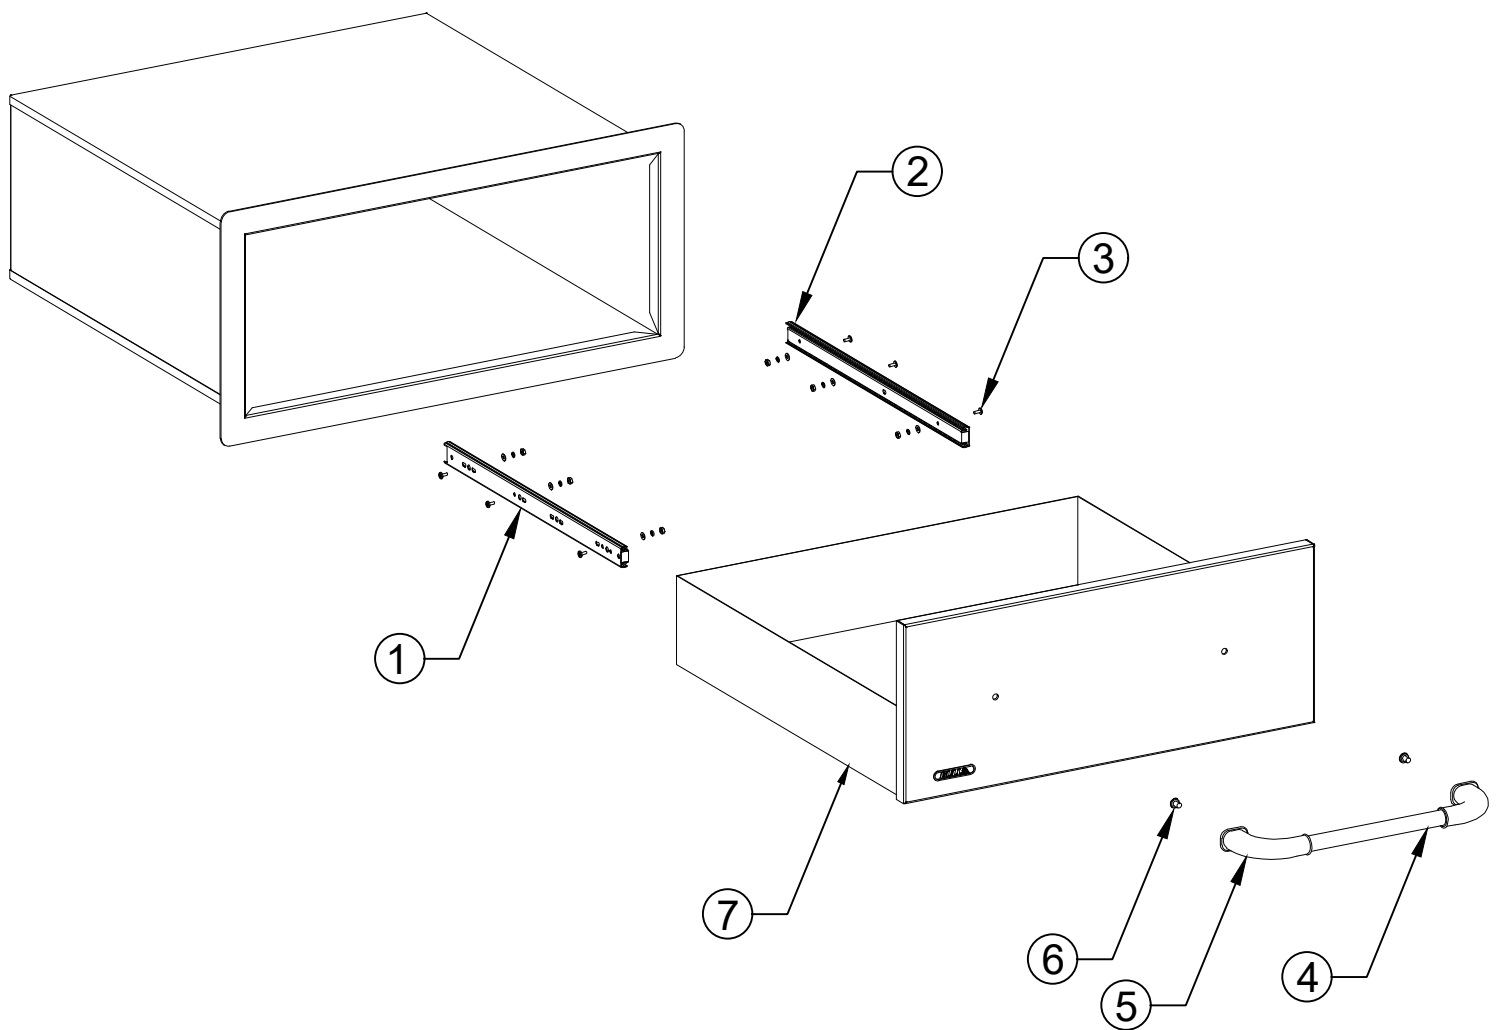

WWW.BULLBBQ.COM

**EXPLODED VIEW W/ PARTS LIST**

ITEM# 09980

LARGE SINGLE DRAWER

**PARTS LIST**

ITEM #	PART #	DESCRIPTION	QTY
1	09971	18" PLUG-IN GUIDE TRACK (LEFT)	1
2	09972	18" PLUG-IN GUIDE TRACK (RIGHT)	1
3	09973	GUIDE TRACK INSTALL SCREW SET (FULL SET, BOTH SIDES)	1 SET
4	16656	HANDLE CENTER BAR	1
5	16655	HANDLE END CAP	1 SET
6	16657	HANDLE SCREW SET	1 SET
7	09981	REPLACEMENT DRAWER	1

**EXPLODED VIEW**