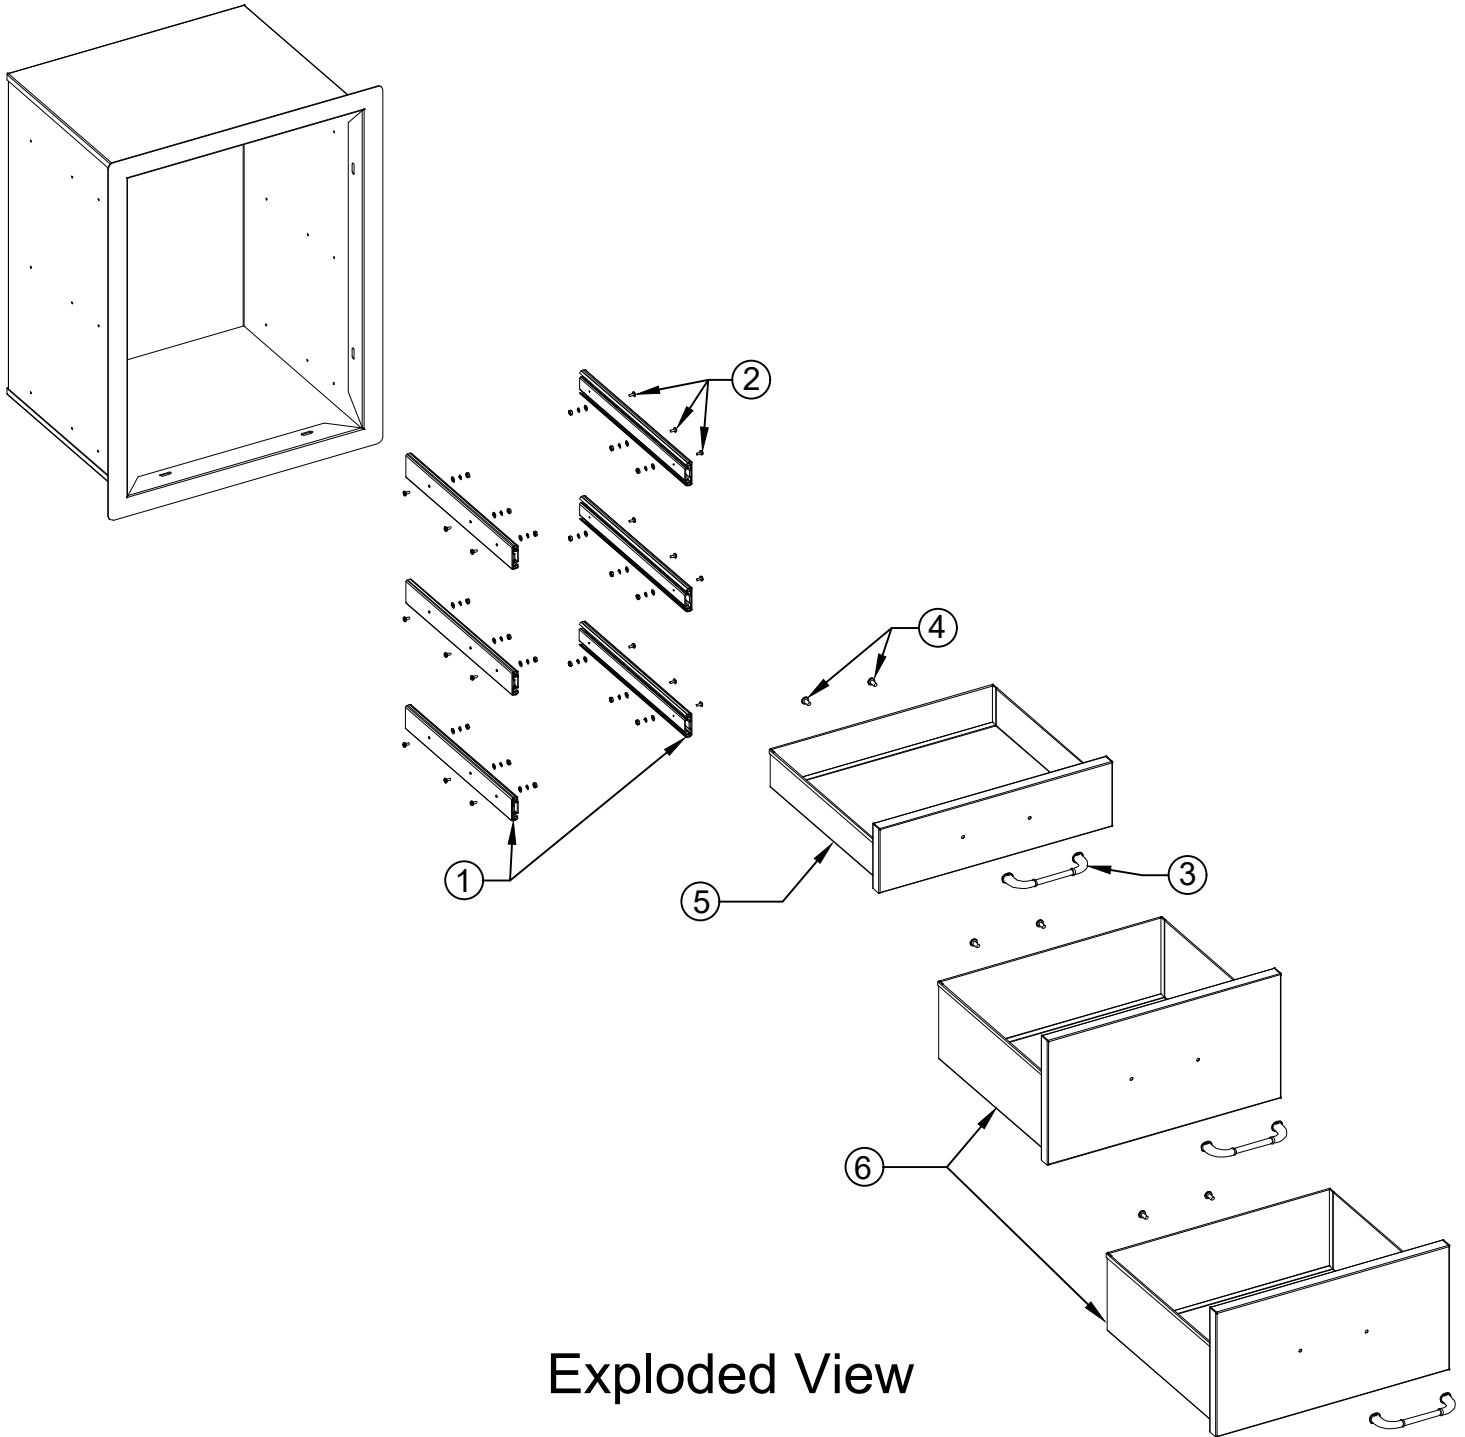

WWW.BULLBBQ.COM

EXPLODED VIEW W/ PARTS LIST

ITEM# 58110

TRIPLE DRAWER

PARTS LIST

ITEM #	PART #	DESCRIPTION	QTY
1	56826	14" PLUG-IN GUIDE TRACK (L&R)	3 SETS
2	56827	GUIDE TRACK INSTALL SCREW SET	3 SETS
3	16572	HANDLE	3
4	16611	DRAWER HANDLE SCREW SET	3 SETS
5	58113	TOP DRAWER REPLACEMENT	1
6	58114	BOTTOM DRAWER REPLACEMENT	2

Exploded View